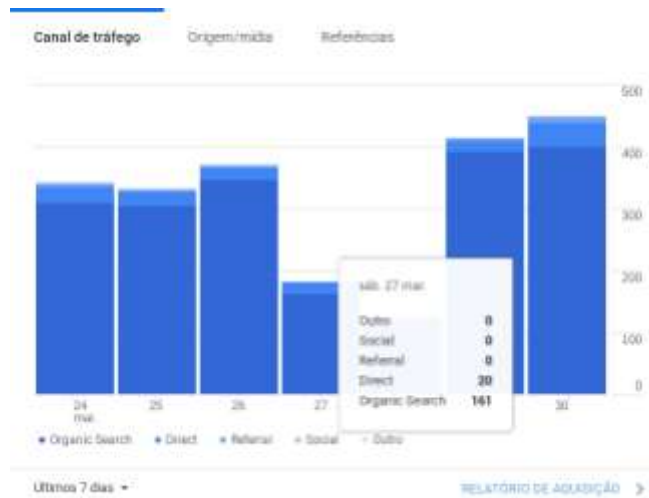

Presença

segurodesempregoweb.info

Focado em apresentar informação de alta qualidade.

Acessos nos últimos 30 dias:

Público:

Retenção de usuários

Últimas seis semanas ▾

[RELATÓRIO DE ANÁLISE DE COORTE](#) >

Usuários por horário do dia

Últimos 30 dias ▾

Fonte: <https://analytics.google.com/analytics/web/>

Estatísticas e Rankings:

Competitive Data

Domain:	segurodesempregoweb.info
Rank: (Rank based on keywords, cost and organic traffic)	8,733,216
Organic Keywords: (Number of keywords in top 20 Google SERP)	59
Organic Traffic: (Number of visitors coming from top 20 search results)	17
Organic Cost: (How much need to spend if get same number of visitors from Google Adwords)	\$0.00
Adwords Keywords: (Keywords a website is buying in Google AdWords for ads that appear in paid search results)	0
Adwords Traffic: (Number of visitors brought to the website via paid search results)	0
Adwords Cost: (Estimated budget spent for buying keywords in Google AdWords for ads that appear in paid search results - monthly estimation)	\$0.00