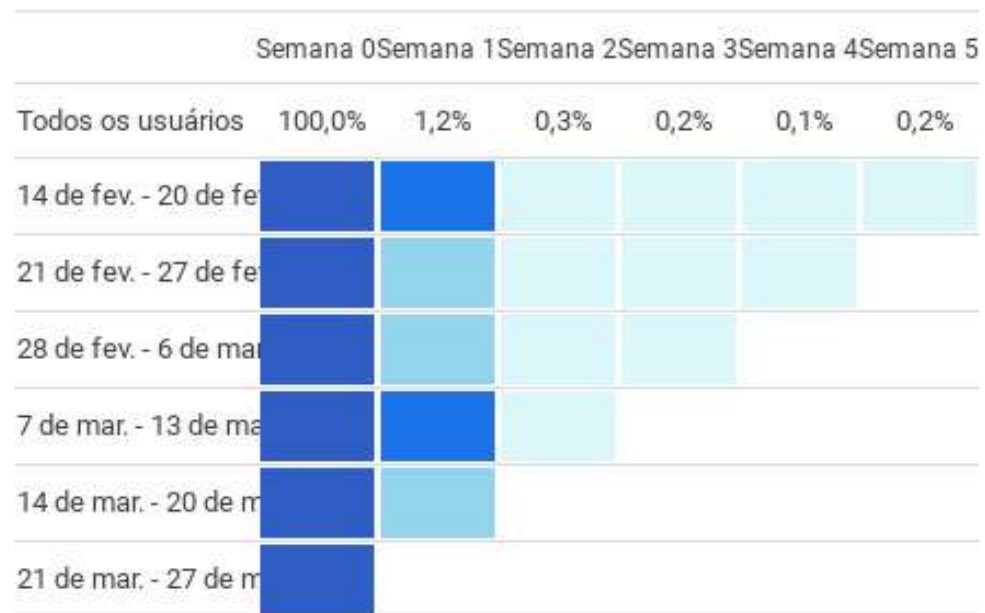

Presença

segurodesempregoweb.info

Focado em apresentar informação de alta qualidade.

Acessos nos últimos 30 dias:

Público:

Retenção de usuários

Últimas seis semanas ▾

[RELATÓRIO DE ANÁLISE DE COORTE](#) >

Usuários por horário do dia

Últimos 30 dias ▾

Fonte: <https://analytics.google.com/analytics/web/>

Estatísticas e Rankings:

Competitive Data

Domain:	segurodesempregoweb.info
Rank: (Rank based on keywords, cost and organic traffic)	8,733,216
Organic Keywords: (Number of keywords in top 20 Google SERP)	59
Organic Traffic: (Number of visitors coming from top 20 search results)	17
Organic Cost: (How much need to spend if get same number of visitors from Google Adwords)	\$0.00
Adwords Keywords: (Keywords a website is buying in Google AdWords for ads that appear in paid search results)	0
Adwords Traffic: (Number of visitors brought to the website via paid search results)	0
Adwords Cost: (Estimated budget spent for buying keywords in Google AdWords for ads that appear in paid search results - monthly estimation)	\$0.00